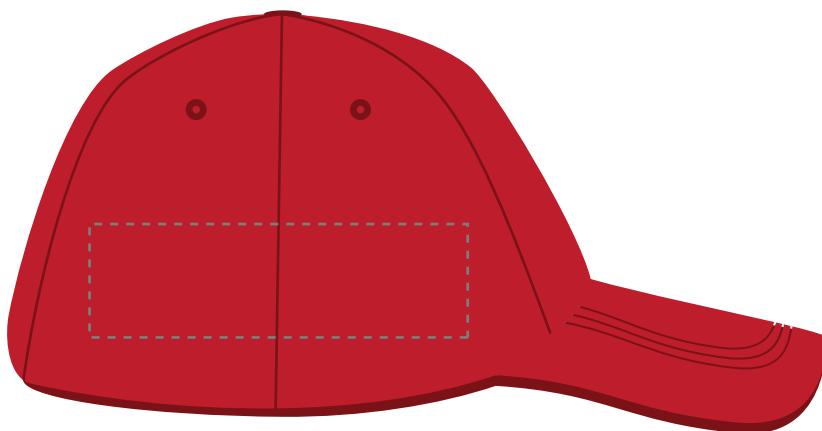

PANTONE REFERENCE(S)

The dashed line is to demonstrate print area and will not appear on your printed item

 Full colour printing

ARTWORK SCALE 50%

ARTWORK SCALE 100%
 Max print area 100mm x 30mm
 Actual logo size: