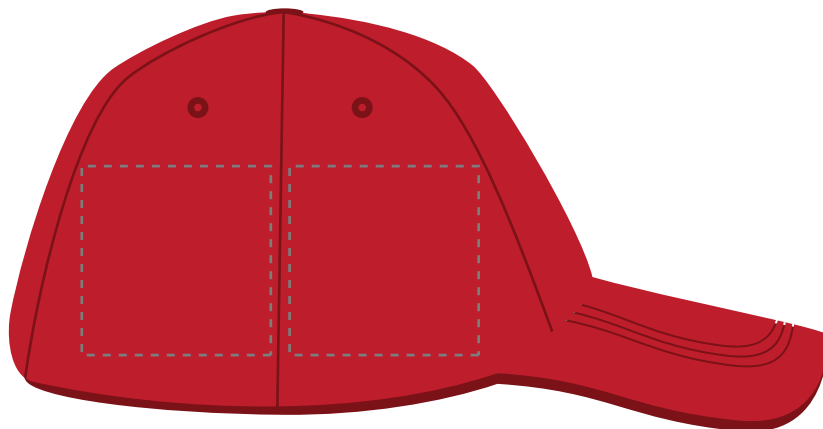

The dashed line is to demonstrate print area and will not appear on your printed item

PANTONE REFERENCE(S)

 Full colour printing

ARTWORK SCALE 50%

ARTWORK SCALE 100%
Max print area 50mm x 50mm
Actual logo size: