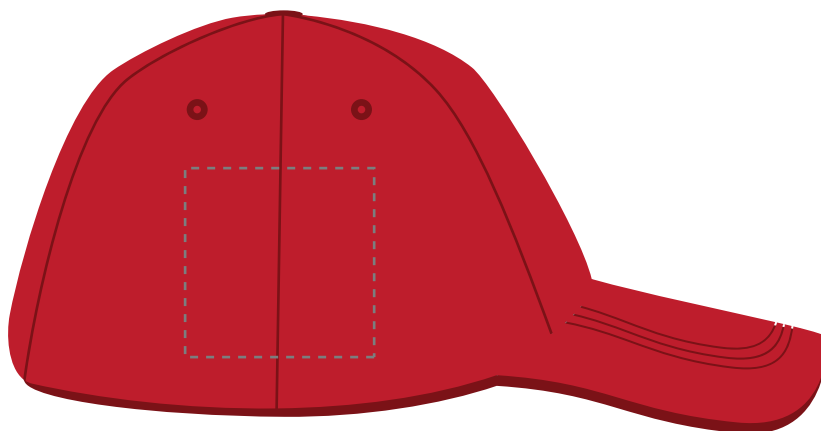

Your Ref:	Quantity:	Product Code: CF2002
Our Ref:	Version: 1	Product Colour: RED

PRINTING CONCERNS: PRINT MAY DISCOLOUR

PRODUCT INFO: DUE TO THE NATURE OF THE PRODUCT THE PRINT POSITION MAY VARY BY 10 - 20 MM

The dashed line is to demonstrate print area and will not appear on your printed item

PANTONE REFERENCE(S)

 Full colour printing

ARTWORK SCALE 50%

ARTWORK SCALE 100%
Max print area 50mm x 50mm
Actual logo size: