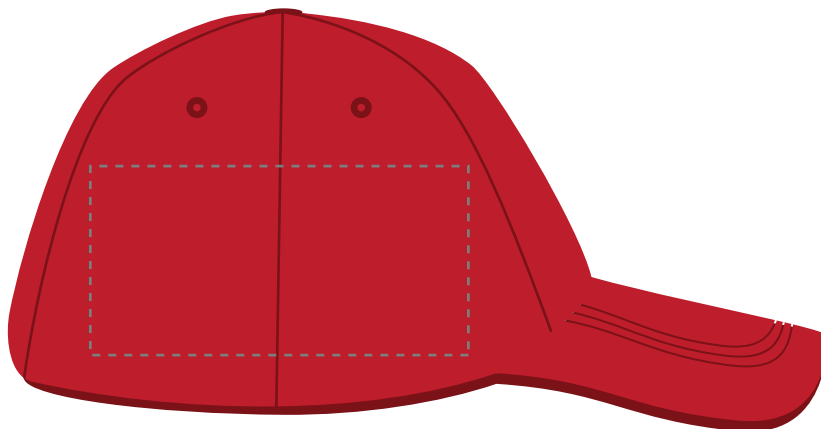

The dashed line is to demonstrate print area and will not appear on your printed item

PANTONE REFERENCE(S)

 Full colour printing

ARTWORK SCALE 50%

ARTWORK SCALE 100%
 Max print area 100mm x 50mm
 Actual logo size: